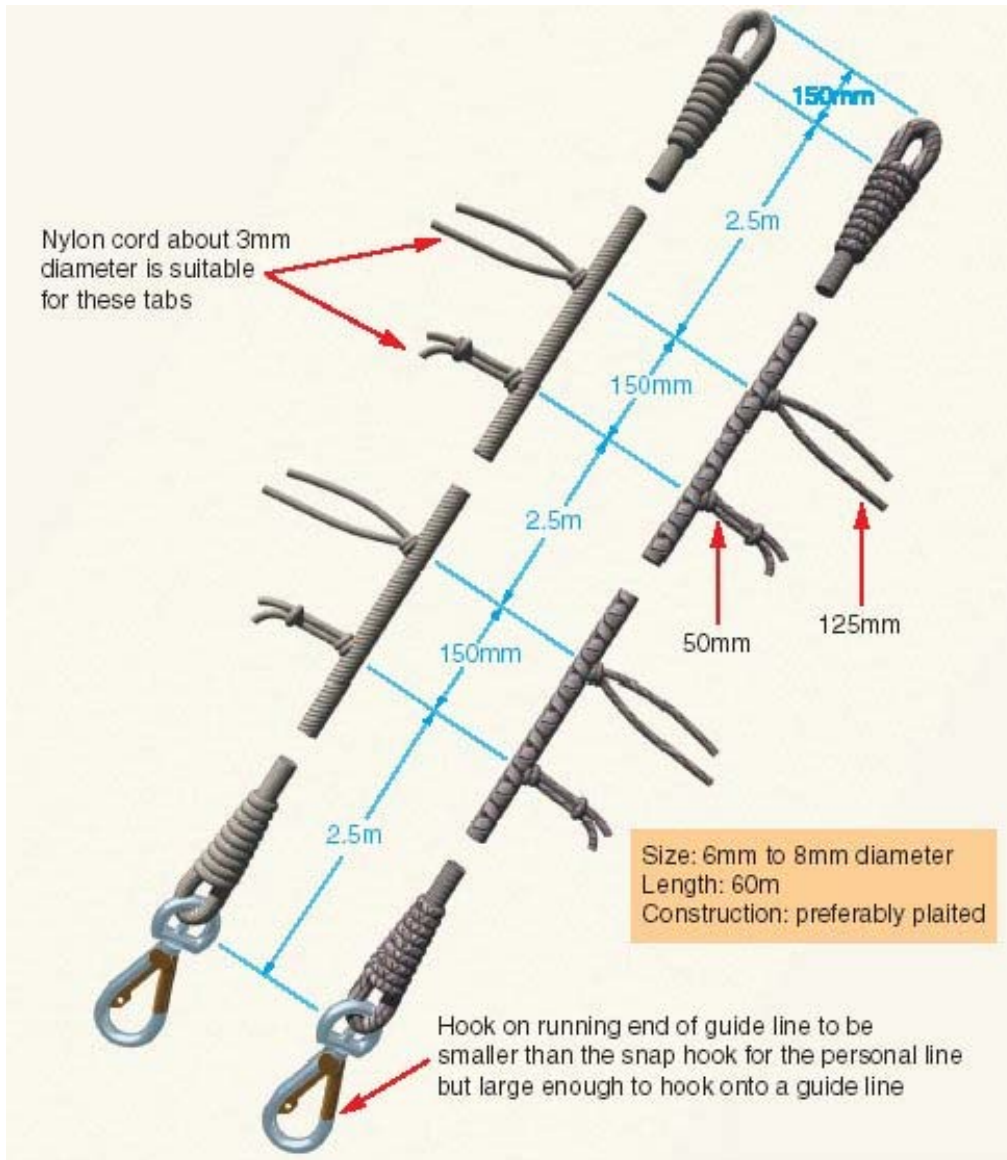

## 6 METRE PERSONAL LINE AND POUCH

## 60 METRE GUIDE LINE AND BAG